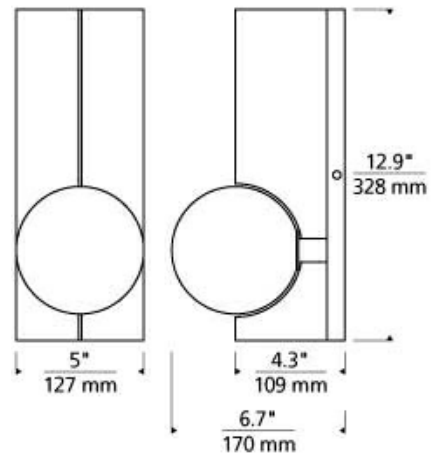

PRODUCT FEATURES

- Inspired by Mid-Century modern art, the Orbel wall sconce features an elongated metal rectangle that supports a frosted sphere of light
- 13" tall and 5" wide
- and available in three modern finishes, aged brass, matte black and polished nickel
- Complete the look with other fixtures in the Orbel family, such as the flush mount, bath light and pyramid or round pendants
- Lamping options are compatible with most dimmers
- Protected by a 1-year warranty. please visit the "About Us" Page on techlighting.com for more for warranty details

JOB NAME _____

NOTES _____

ORBEL WALL

SPECIFICATIONS

HARDWARE MATERIAL	Metal
SHADE MATERIAL	Glass
NET WEIGHT	3.5 lbs
HEIGHT	12.9in
WIDTH	6.7in
LENGTH	5in
MIN. EXTENSION FROM WALL	6.7in
UP LIGHT / DOWN LIGHT / BOTH?	
WET LISTED	
DAMP LISTED	Yes
DRY LISTED	
UP / DOWN	
HORIZONTAL / VERTICAL	
WALL / CEILING MOUNT	
SLOPED CEILING ADAPTABLE?	No
GENERAL LISTING	ETL Listed
ADA COMPLIANT	
INCLUDES	